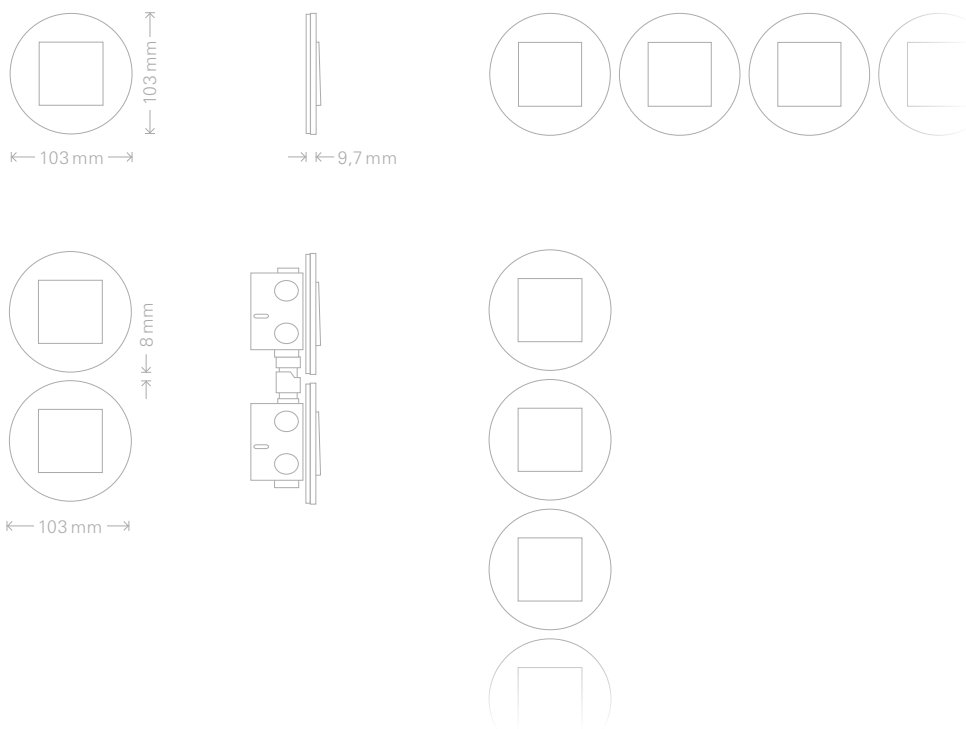

Gira Studio

Gira Studio

Lieferbar ab 10/2018
Available starting 10/2018

Features

Neues Schalterprogramm für die Unterputz-
installation

Glas Weiß, Glas Schwarz

Abdeckrahmen 1fach

Geeignet für senkrechte und waagerechte Montage

Installation in handelsübliche Gerätedosen, beliebig
erweiterbar durch Installation in Gerätedosen mit
Abstandsstutzen

Mehr als 300 Funktionen aus dem Gira System 55
integrierbar

Features

New design line for flush mounting

White glass, black glass

Cover frame, 1-gang

Suitable for vertical and horizontal installation

Installation in standard 1-gang boxes, optionally
expandable by installation in 1-gang boxes with
spacer gland

More than 300 functions from the Gira System 55
can be integrated

Für die Unterputz-Installation:
Gira Studio Abdeckrahmen, 1fach,
beliebig erweiterbar.

For flush-mounted installation:
Gira Studio cover frame, 1-gang,
can be extended as required.