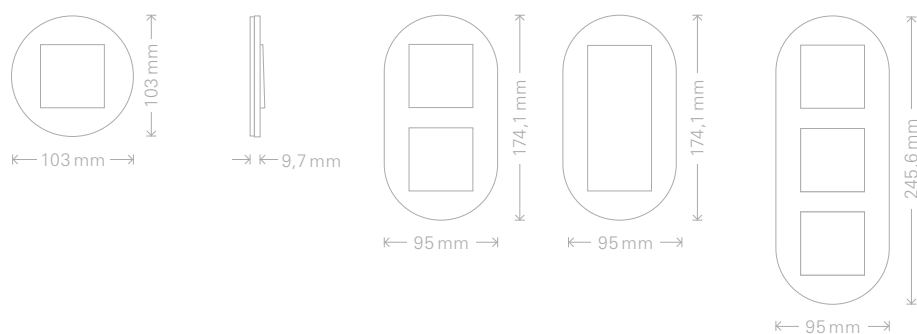

### Features

New design line for flush mounting

White glass, black glass

1 to 3-gang and 2-gang without crossbar

Suitable for vertical and horizontal installation

Installation in standard 1-gang boxes

More than 300 functions from the Gira System 55  
can be integrated